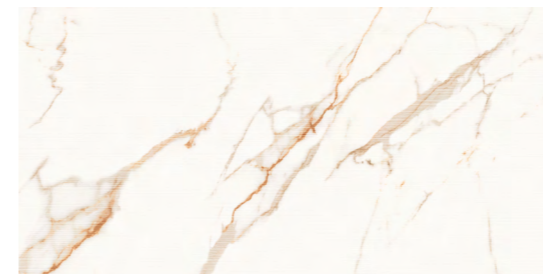

ROMOSO CERAMICA
DESIGN WITHOUT LIMITS

CB-62