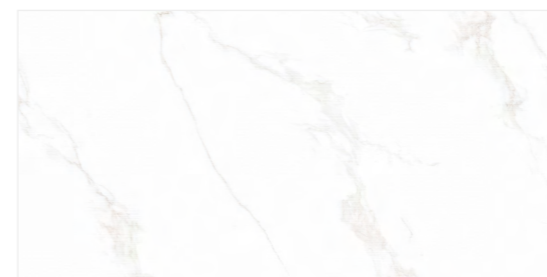

CB-72

LINUAR PUNCH

PLAIN

[600x1200mm]
(9mm Thickness) [Matt Surface]
{ Random : O6 }