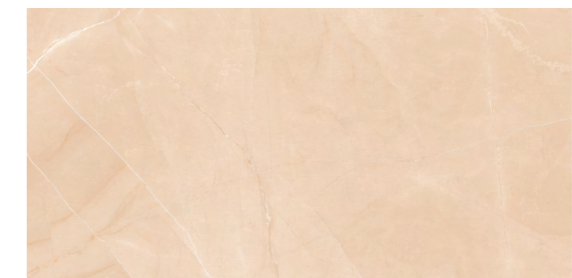

ROMOSO CERAMICA
DESIGN WITHOUT LIMITS

CB-69/70