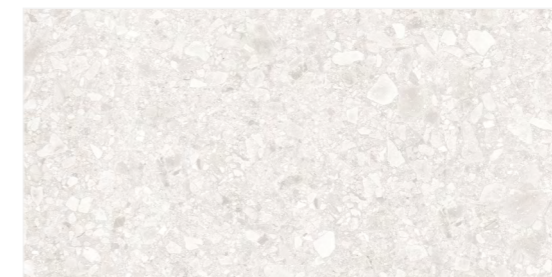

ROMOSO CERAMICA
DESIGN WITHOUT LIMITS