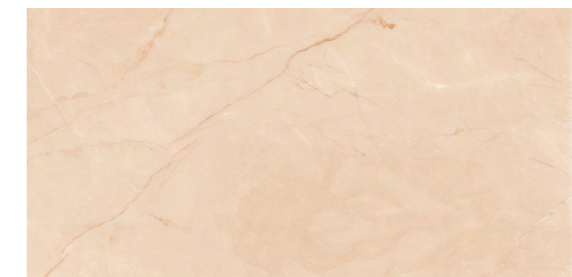

ROMOSO CERAMICA
DESIGN WITHOUT LIMITS

CB-69/70