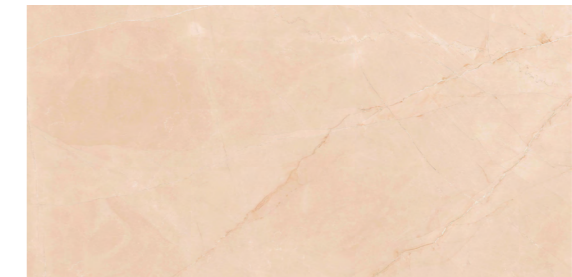

ROMOSO CERAMICA
DESIGN WITHOUT LIMITS

CB-69/70