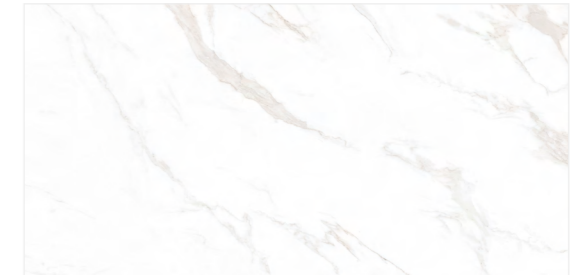

CB-72

LINUAR PUNCH

PLAIN

[600x1200mm]
(9mm Thickness) [Matt Surface]
{ Random : O6 }