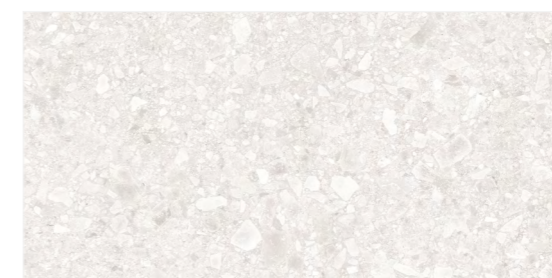

ROMOSO CERAMICA
DESIGN WITHOUT LIMITS