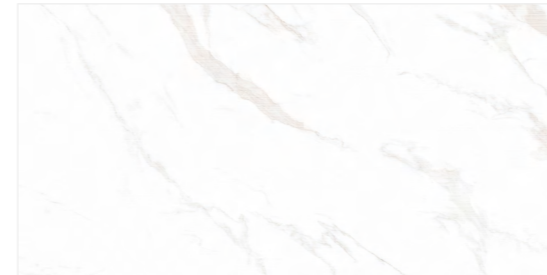

CB-72

LINUAR PUNCH

PLAIN

[600x1200mm]
(9mm Thickness) [Matt Surface]
{ Random : O6 }