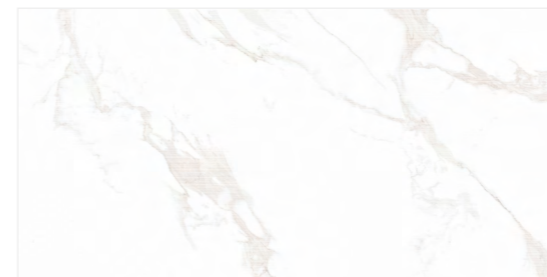

CB-72

LINUAR PUNCH

PLAIN

[600x1200mm]
(9mm Thickness) [Matt Surface]
{ Random : O6 }