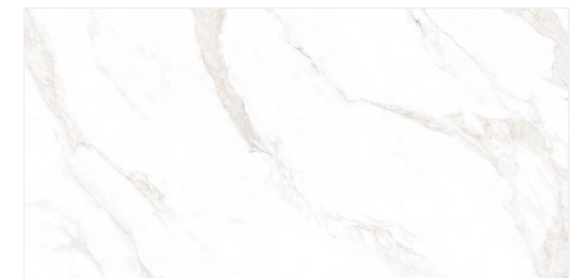

CB-72

LINUAR PUNCH

PLAIN

[600x1200mm]
(9mm Thickness) [Matt Surface]
{ Random : O6 }