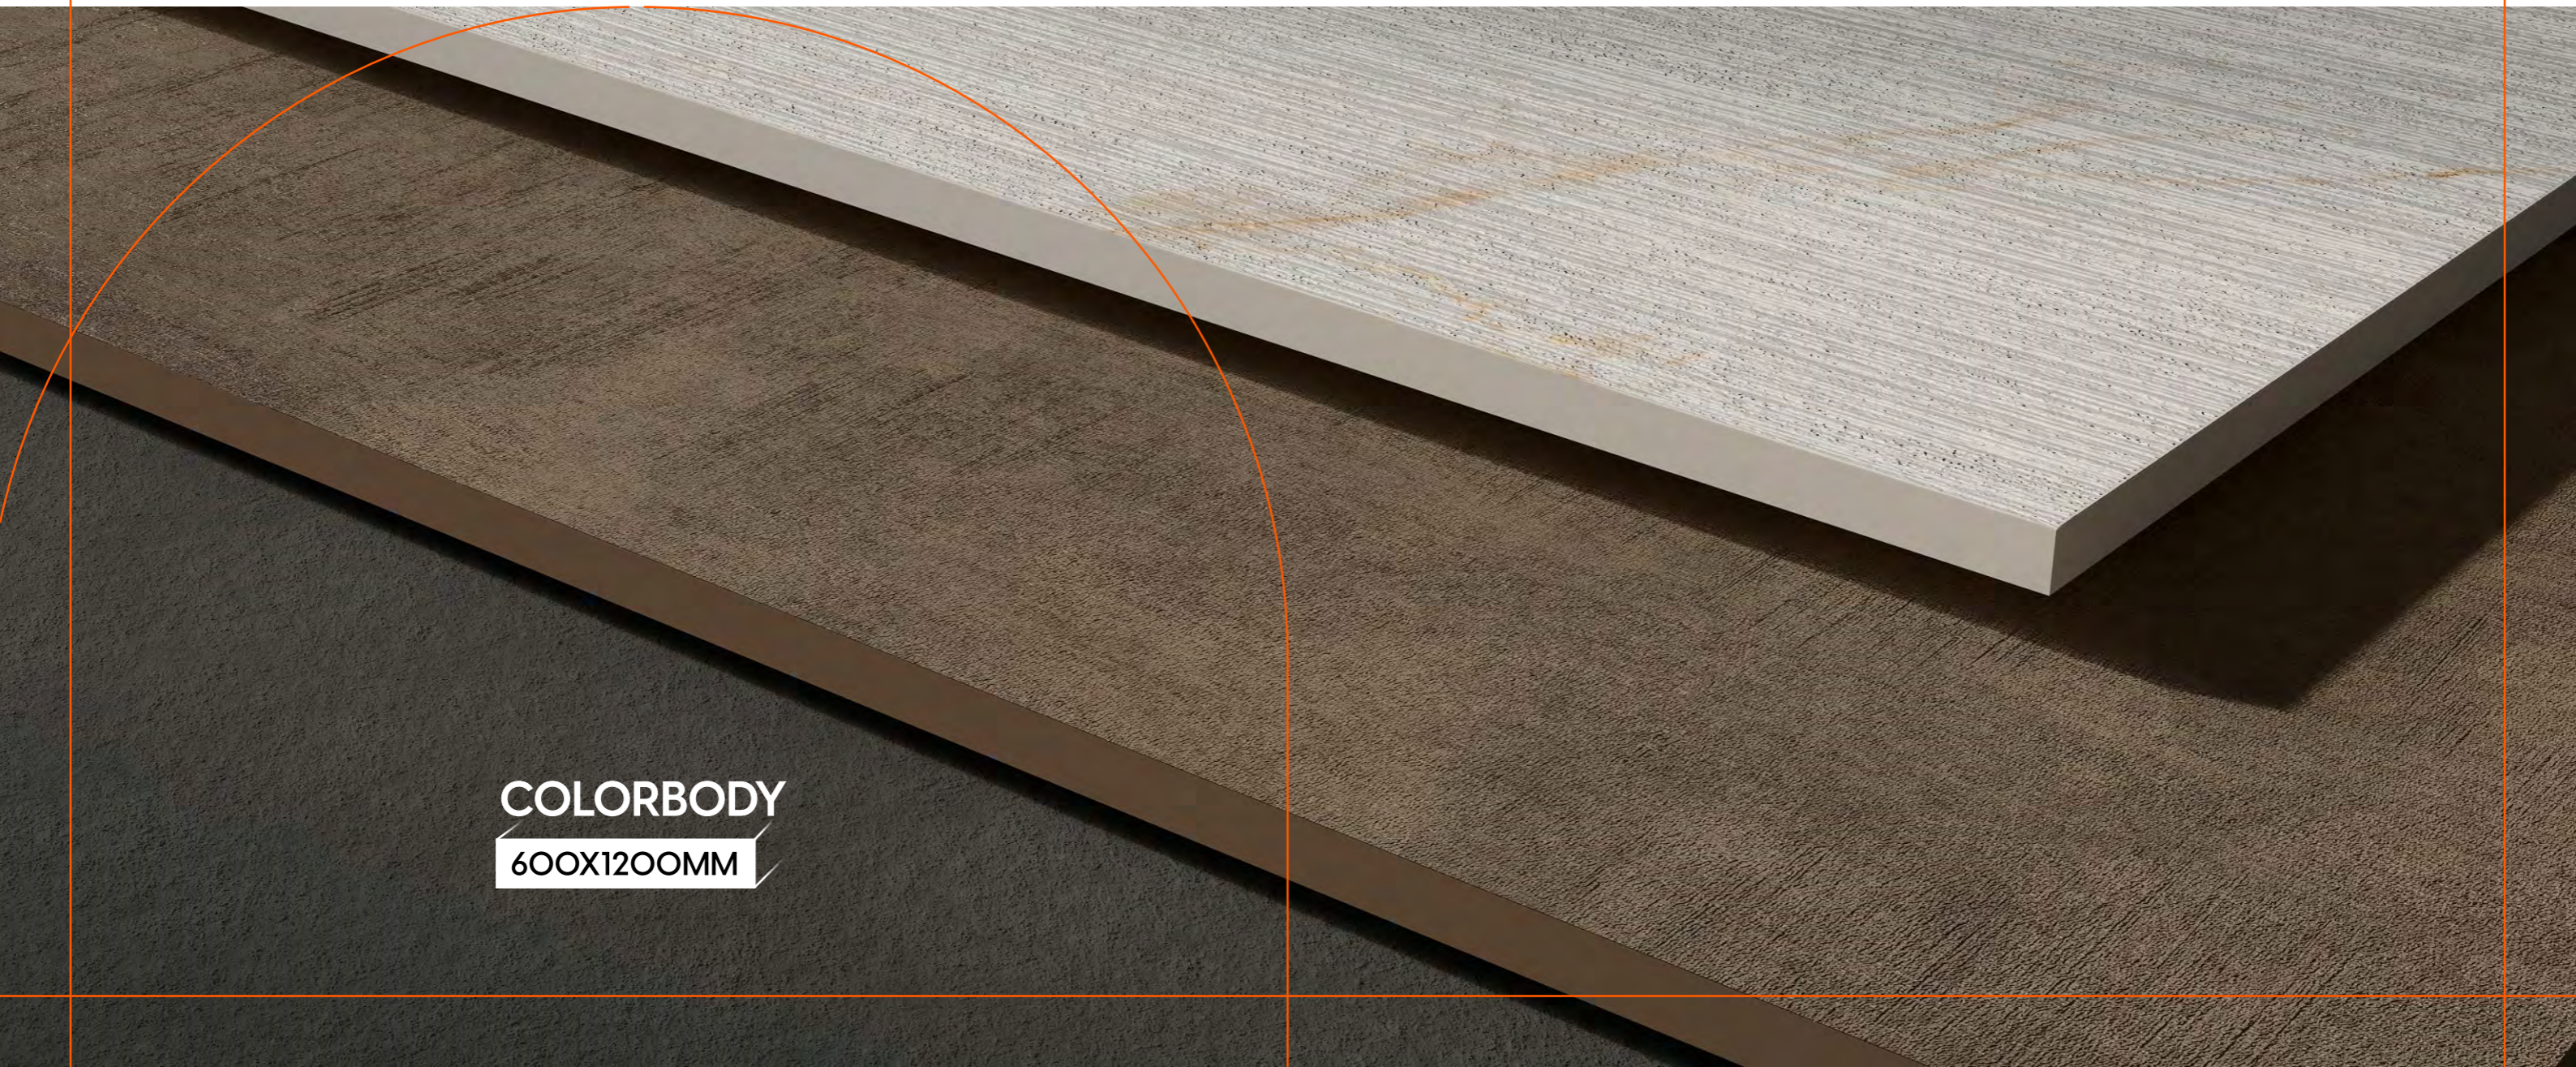

**The Book of Strange
New Things**

ROMOSO CERAMICA
DESIGN WITHOUT LIMITS

ROMOSO CERAMICA
DESIGN WITHOUT LIMITS

MARBLE&OTHERSTORIES

We Design The Future
Starting From The Land
That Host Us

COLORBODY
600X1200MM