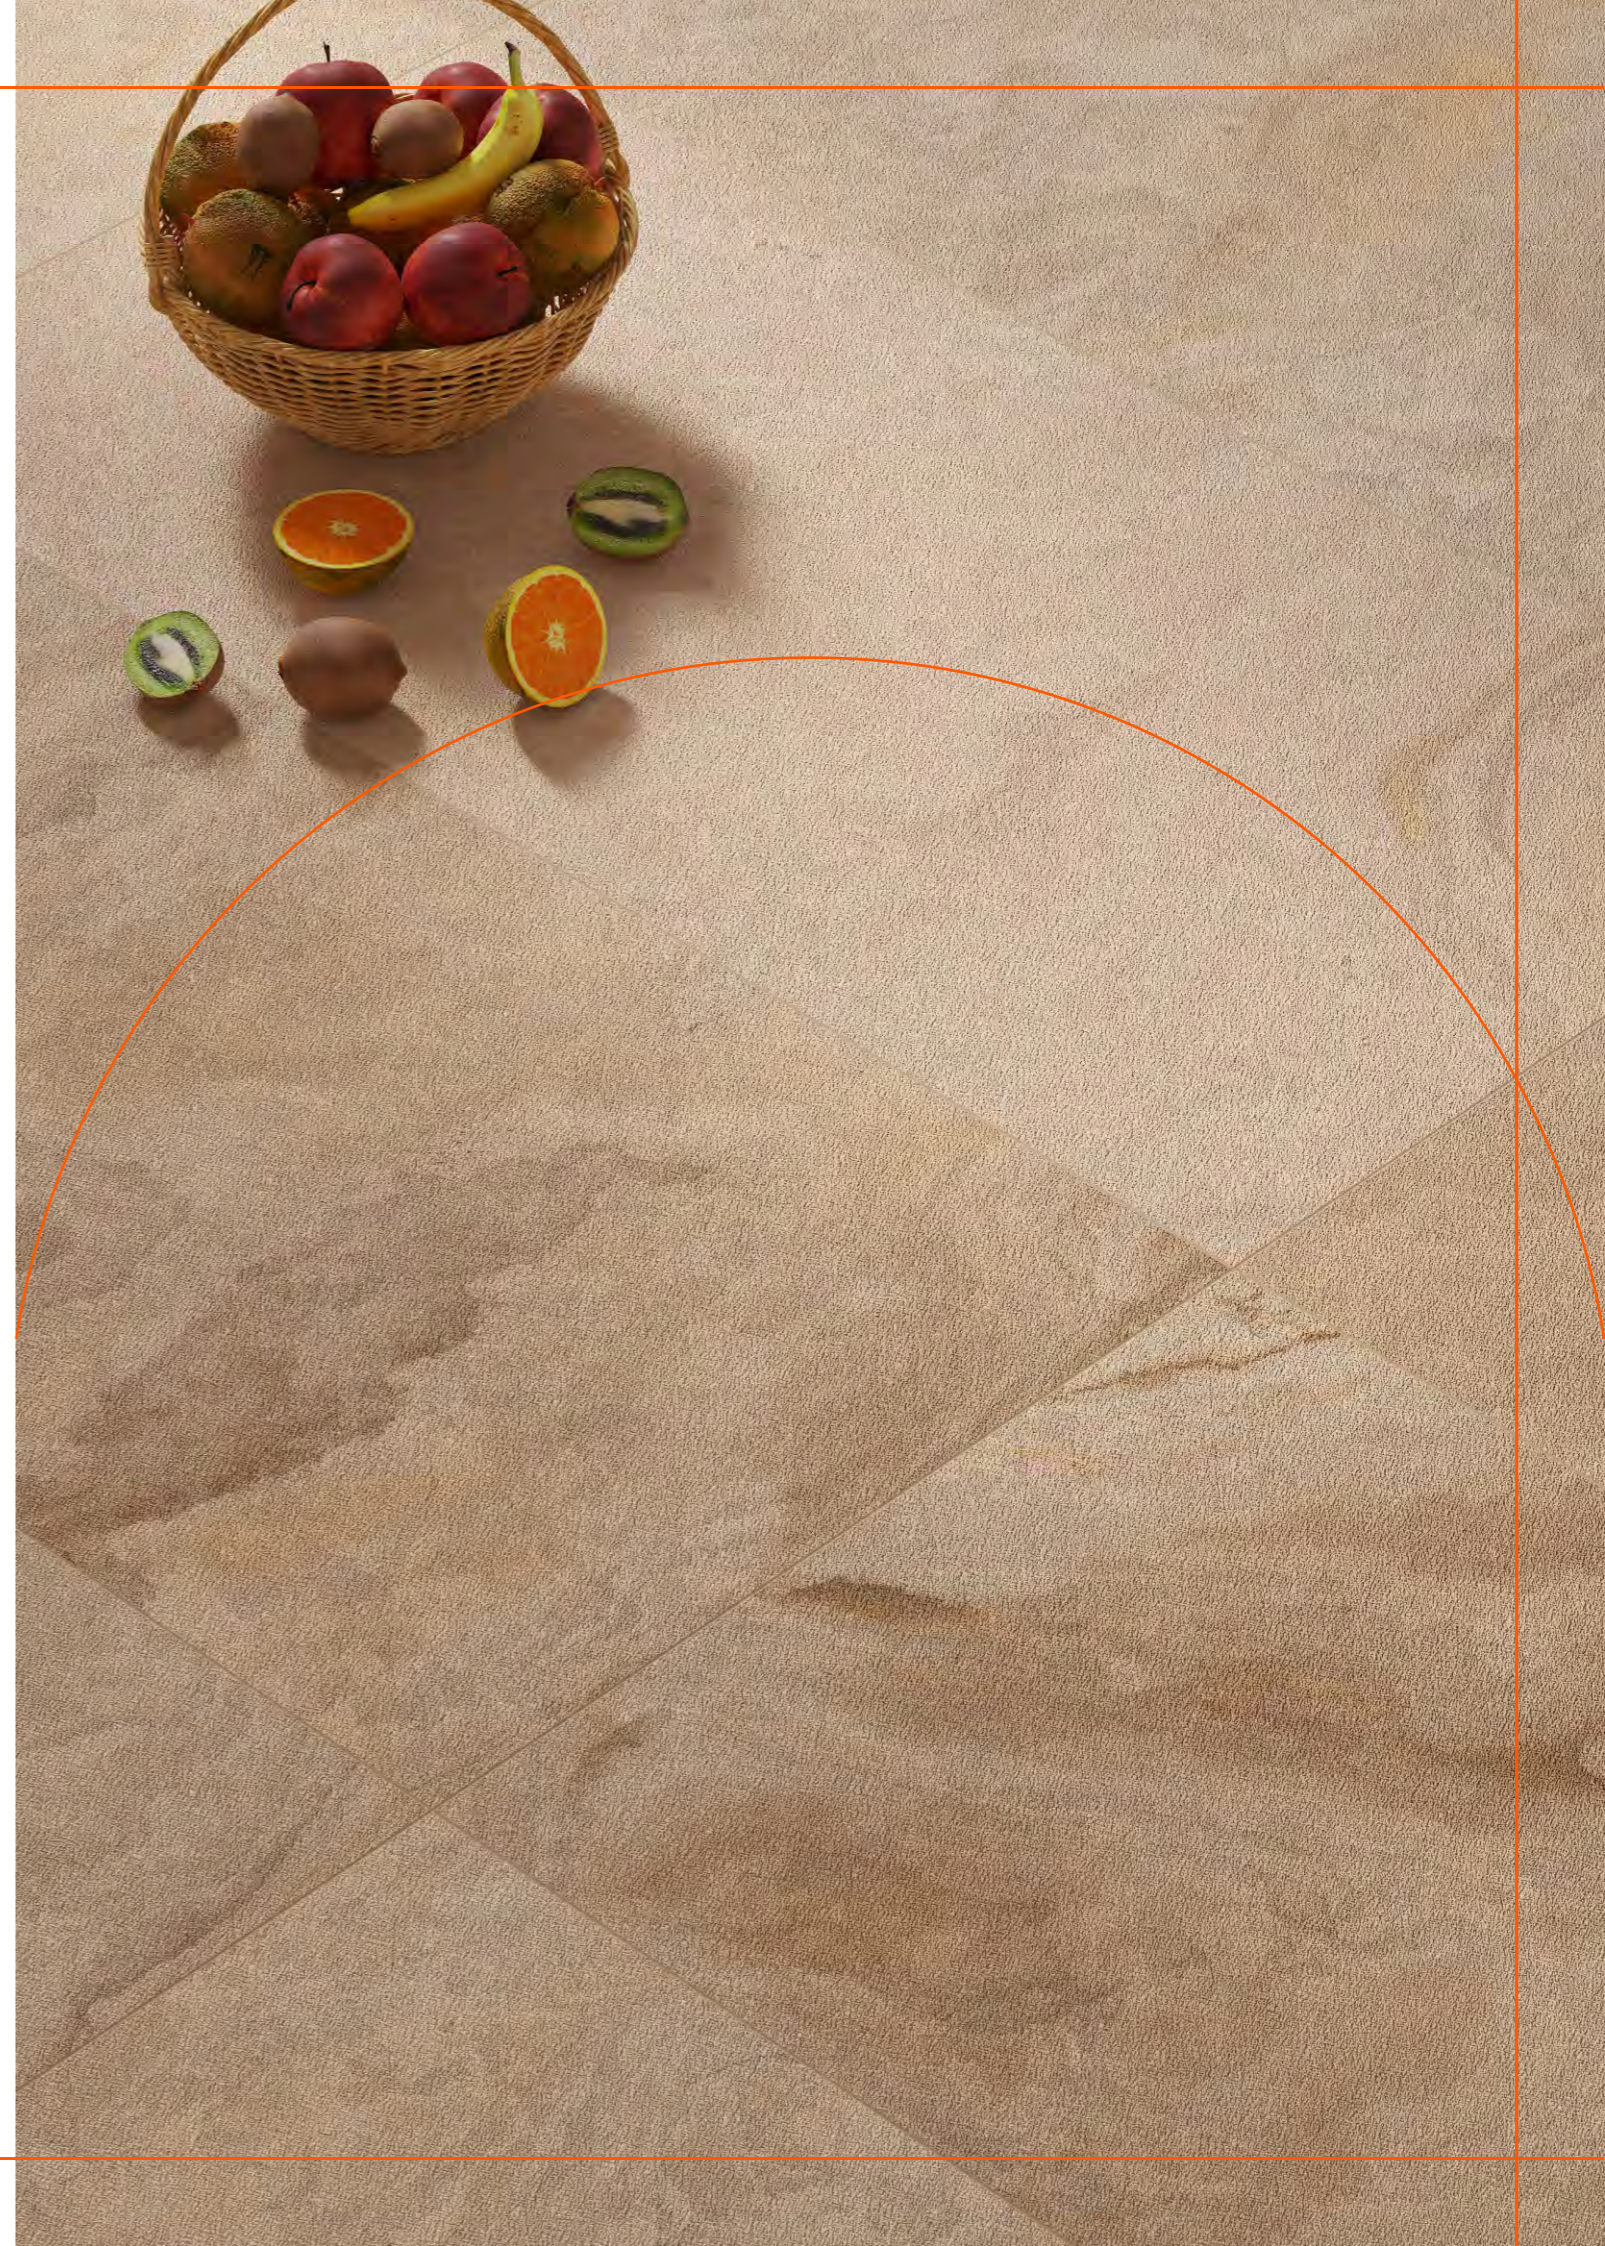

DESIGN in feel

THE NATURAL PASSION FOR RUSTIC INSPIRES THE ESSENCE OF RUSTIC PUNCH, A NEW TILES COLLECTION IN WHICH NATURE APPEARS SURPRISING, WITH A GRAPHIC THAT PERFECTLY COMBINES PERSONALITY AND ELEGANCE AND FROM WHICH EMANATES A LIMITLESS LUXURY.

IN THIS COLLECTION, WHICH EMPHASIZES THE CHARACTER OF RUSTIC AS ONE OF THE MOST EXTRAORDINARY IN INTERIOR DESIGN, POWERFUL AND INTENSE VEINING SPLASHED WITH SHADES OF ROSE GOLD BREAKS WITH FORCE AND CHAOTIC MOVEMENT OF THE CLEAR RUSTIC BACKGROUND