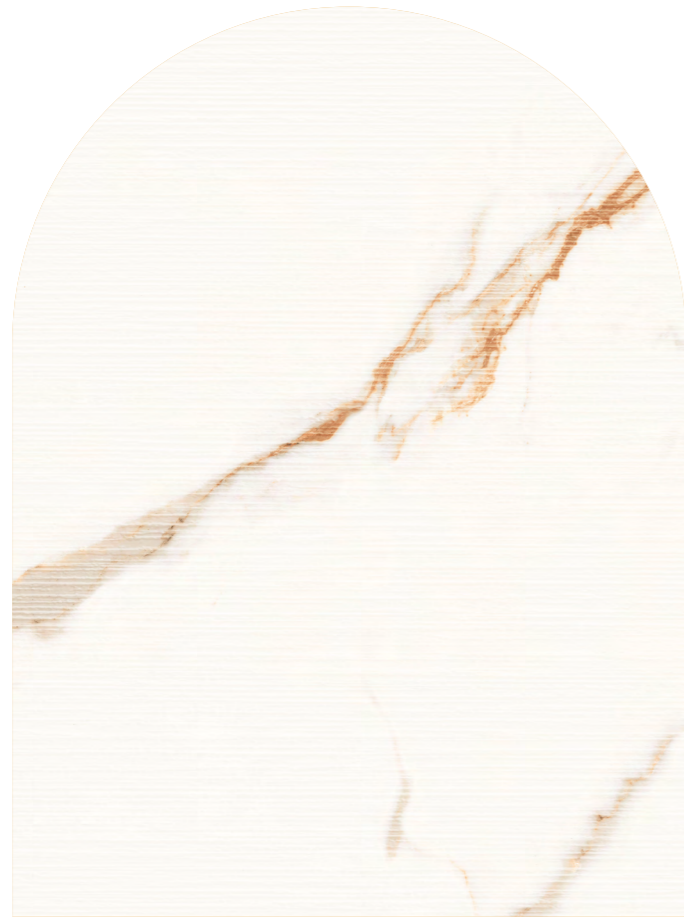

LINUAR PUNCH

WHITE BODY

THE EXTRAORDINARY BEAUTY OF FANTASY COLORBODY
AND ITS PEPPERED EFFECT IS THE SOURCE OF INSPIRATION
FOR OUR COLLECTION.