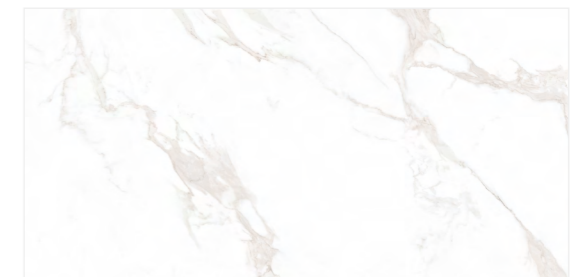

CB-72

LINUAR PUNCH

PLAIN

[600x1200mm]
(9mm Thickness) [Matt Surface]
{ Random : O6 }