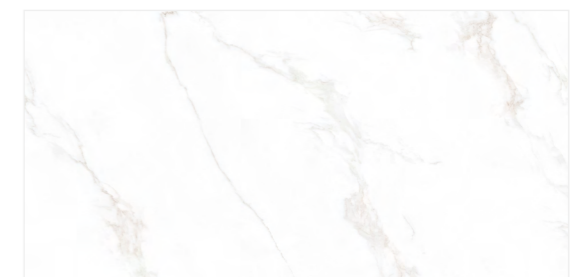

CB-72

LINUAR PUNCH

PLAIN

[600x1200mm]
(9mm Thickness) [Matt Surface]
{ Random : O6 }