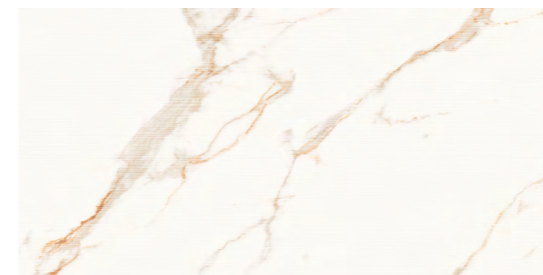

ROMOSO CERAMICA
DESIGN WITHOUT LIMITS

CB-62