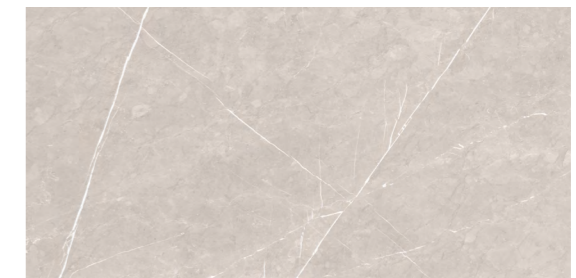

ROMOSO CERAMICA
DESIGN WITHOUT LIMITS

CB-67/68