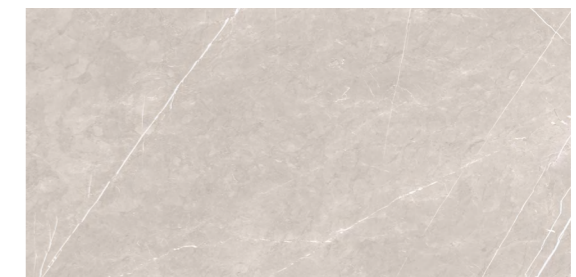

ROMOSO CERAMICA
DESIGN WITHOUT LIMITS

CB-67/68