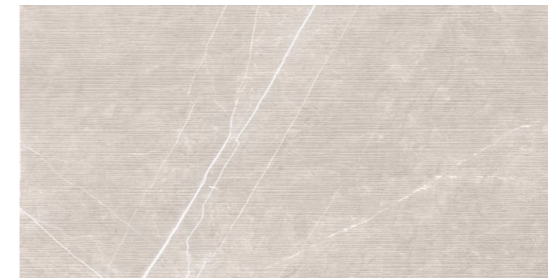

ROMOSO CERAMICA
DESIGN WITHOUT LIMITS

CB-67/68

CB-68

CB-67

[600x1200mm]
(9mm Thickness) [Matt Surface]
{ Random : O4 }

LINUAR PUNCH

IVORY BODY

**THE EXTRAORDINARY BEAUTY OF FANTASY COLORBODY
AND ITS PEPPERED EFFECT IS THE SOURCE OF INSPIRATION
FOR OUR COLLECTION.**