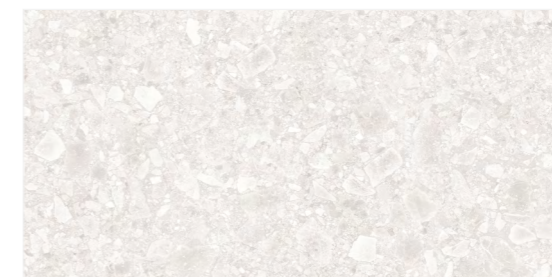

ROMOSO CERAMICA
DESIGN WITHOUT LIMITS