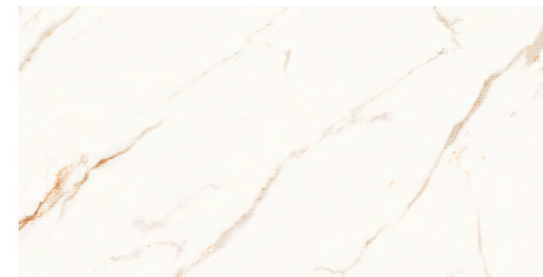

ROMOSO CERAMICA
DESIGN WITHOUT LIMITS

CB-62